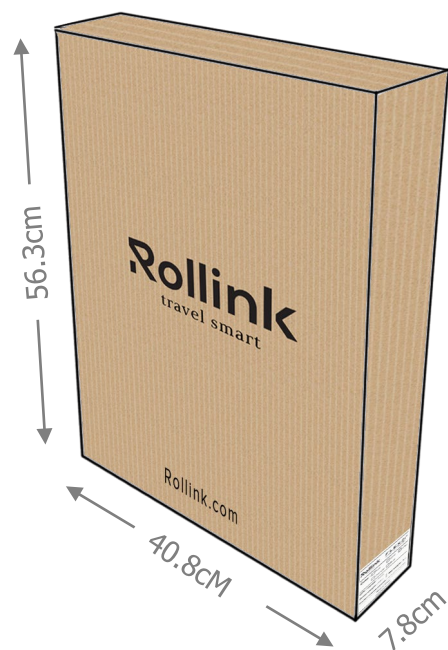

PATENT
PENDING

FLEX21"

CARRY-ON

— by —

Rollink

THE WORLD'S
SLIMMEST
SUITCASE

Unit size

55 x 40 x 20 cm

Unit weight

2.1 kg

Useful volume

40 liter

The world's slimmest carry-on suitcase folds to only 5cm

Extra light weight only 2.2 kg

Huge storage capacity 40 Liters

Polypropylene hard shells
Light weight & durable

Container Load

	6 PACK	1 PACK
20ft	1698	1300
40ft	3720	2660
40HC	4380	2930

Single Carton

0.016 CBM

Display Carton

0.091 CBM

Shipping Carton

0.091 CBM